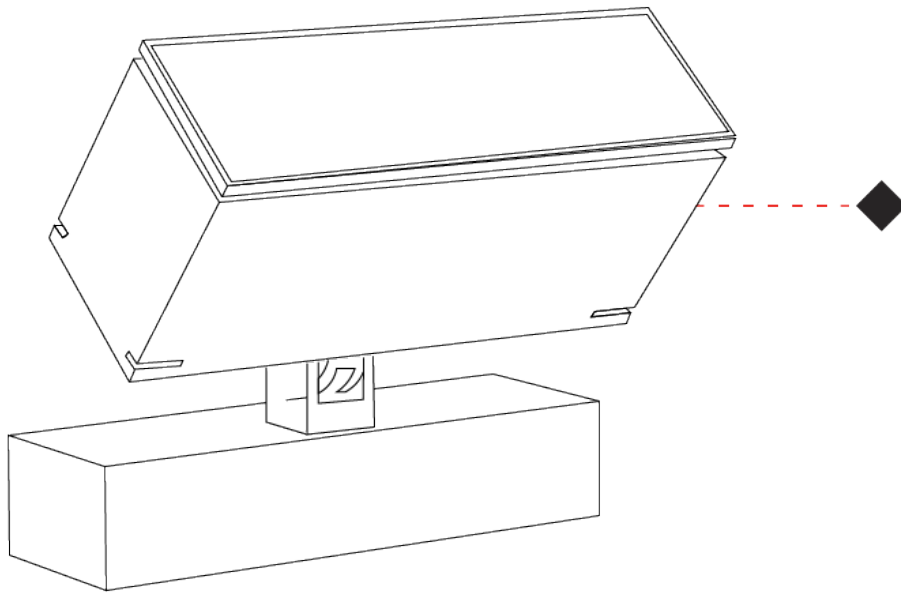

TARGET SURFACE

E9F320-

PROJECT _____

TYPE _____

SPECIFIER _____

QUANTITY _____

DATE _____

E