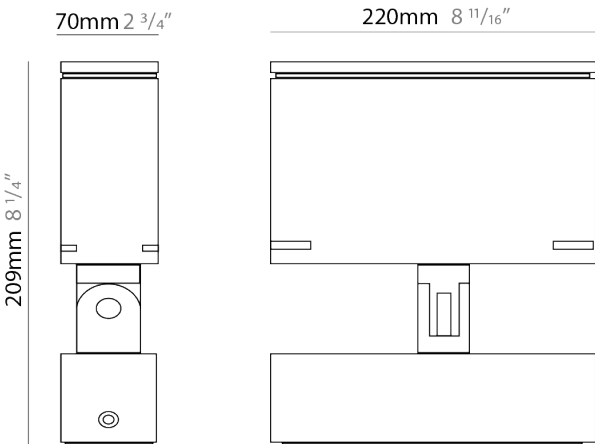

GENERAL

Series: Target
Brand: Platek
Division: Exterior
Mounting Type: Surface
Mounting Location: Above Ground
Subcategory: Flood

PHYSICAL

Shape: Rectangle
Length (mm): 220
Length (in): 8 ¹¹/₁₆
Width (mm): 70
Width (in): 2 ³/₄
Height (mm): 213
Height (in): 8 ³/₈
Light Distribution: Adjustable / Direct
Screws: A4 stainless steel
Diffuser: Clear tempered glass
Fixture Finish: [BLK / WHI / GRY / COR / ANT / BRZ](#)
Fixture Material: Aluminum Die Cast

ELECTRICAL

Lamp Type: LED
Input Wattage (W): 34
Total Output Wattage (W): 32
Dimming: Non-Dimmable
Driver Included: Yes
Driver Location: Integrated
Driver Type: Constant Current - Universal
Driver Class: Class 2
Input Voltage (V): 120 - 277
Constant Current (mA): 700
Upon Request: (Not included - see components [IP65 or higher enclosure to be supplied by others]) Remote: 0-10Vdc dimming / DMX

LED

Number of LEDs: 16
Color Temperature (°K): [3000 / 4000](#)
Max. Delivered Lumen (lm): 3075 / 3200
Nominal Lumen (lm): 4000 / 4160
CRI: >80 CRI
Lamp Life (hrs): 60000

OPTICAL

Optic°: [9 / 24 / 48 / ELL](#)
Adjustability: Rotational 330°; Tilt 90°

RATINGS AND CERTIFICATIONS

Certified By: Certified for North American Standards
IP rating: IP66
IK Rating: IK08
Bug Rating: B3 U0 G0