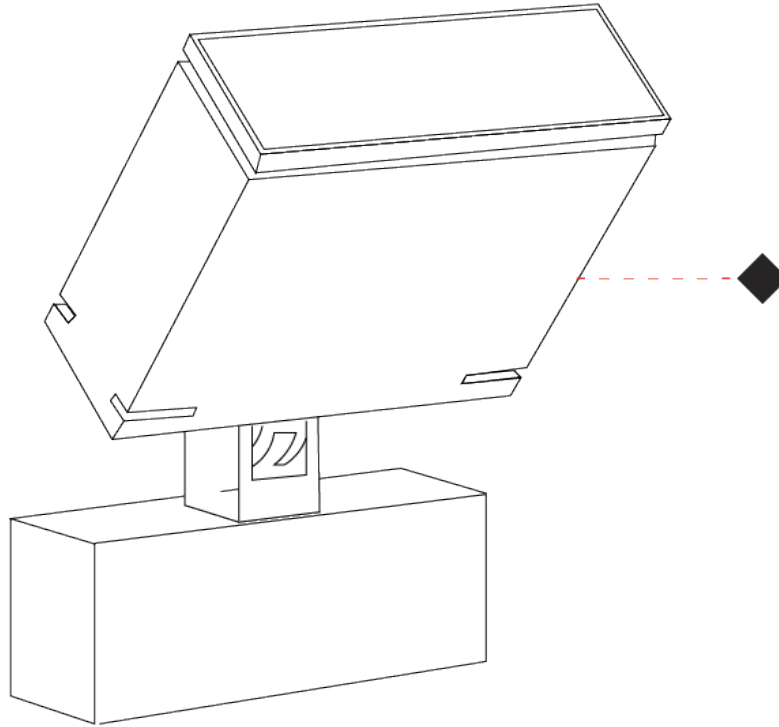

TARGET SURFACE

E9F232-

PROJECT _____

TYPE _____

SPECIFIER _____

QUANTITY _____

DATE _____

E