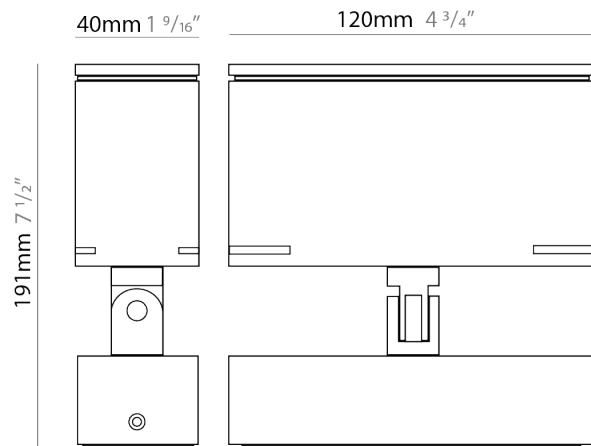

TARGET SURFACE

E9F232- _____ - _____
base number   Finish   Lens
                         Options   Options

1. To build a product code in our configurator select the specify button on the base model # product page
2. To build a manual product code on this datasheet choose from the options listed below in blue font and add the suffix to the base model #

GENERAL

Series: Target
Brand: Platek
Division: Exterior
Mounting Type: Surface
Mounting Location: Above Ground
Subcategory: Flood

PHYSICAL

Shape: Rectangle
Length (mm): 120
Length (in): 4 3/4
Width (mm): 40
Width (in): 1 9/16
Height (mm): 191
Height (in): 7 1/2
Light Distribution: Adjustable / Direct
Screws: A4 stainless steel
Diffuser: Clear tempered glass
Fixture Finish: [BLK / WHI / GRY / COR / ANT / BRZ](#)
Fixture Material: Aluminum Die Cast
Cable Details: 2000mm Cable

ELECTRICAL

Lamp Type: LED
Total Output Wattage (W): 8
Dimming: DMX
Driver Included: No
Driver Location: Remote
Driver Type: Constant Current - Universal
Driver Class: Class 2
Input Voltage (V): 120 - 277
Constant Current (MA): 700

LED

Number of LEDs: 4
Color Temperature (°K): RGBW
CRI: >80 CRI
Lamp Life (hrs): 60000
Special LEDs offerings: RGBW

OPTICAL

Optic°: [9 / 24 / 48 / ELL](#)
Adjustability: Tilt 90°

RATINGS AND CERTIFICATIONS

Certified By: Certified for North American Standards
IP rating: IP66
IK Rating: IK08
Bug Rating: B3 U0 G0